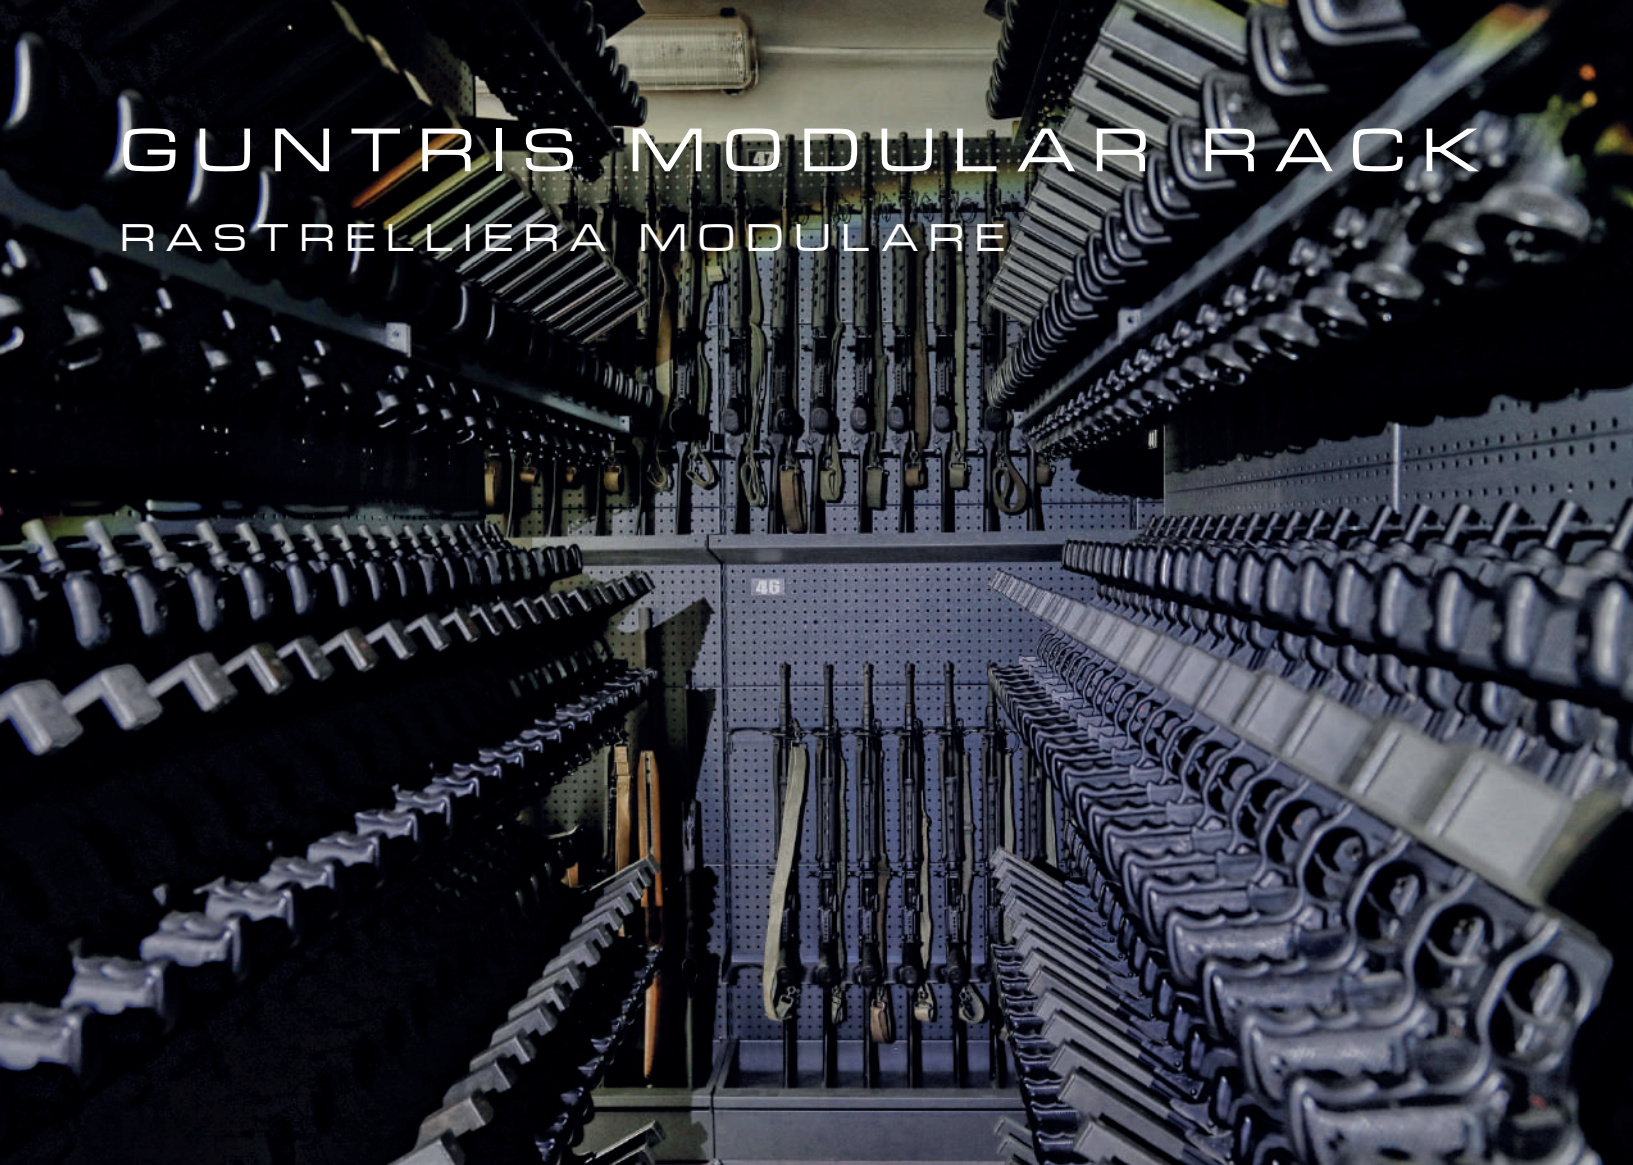

GUNTRIS MODULAR RACK

RASTRELLIERA MODULARE

46